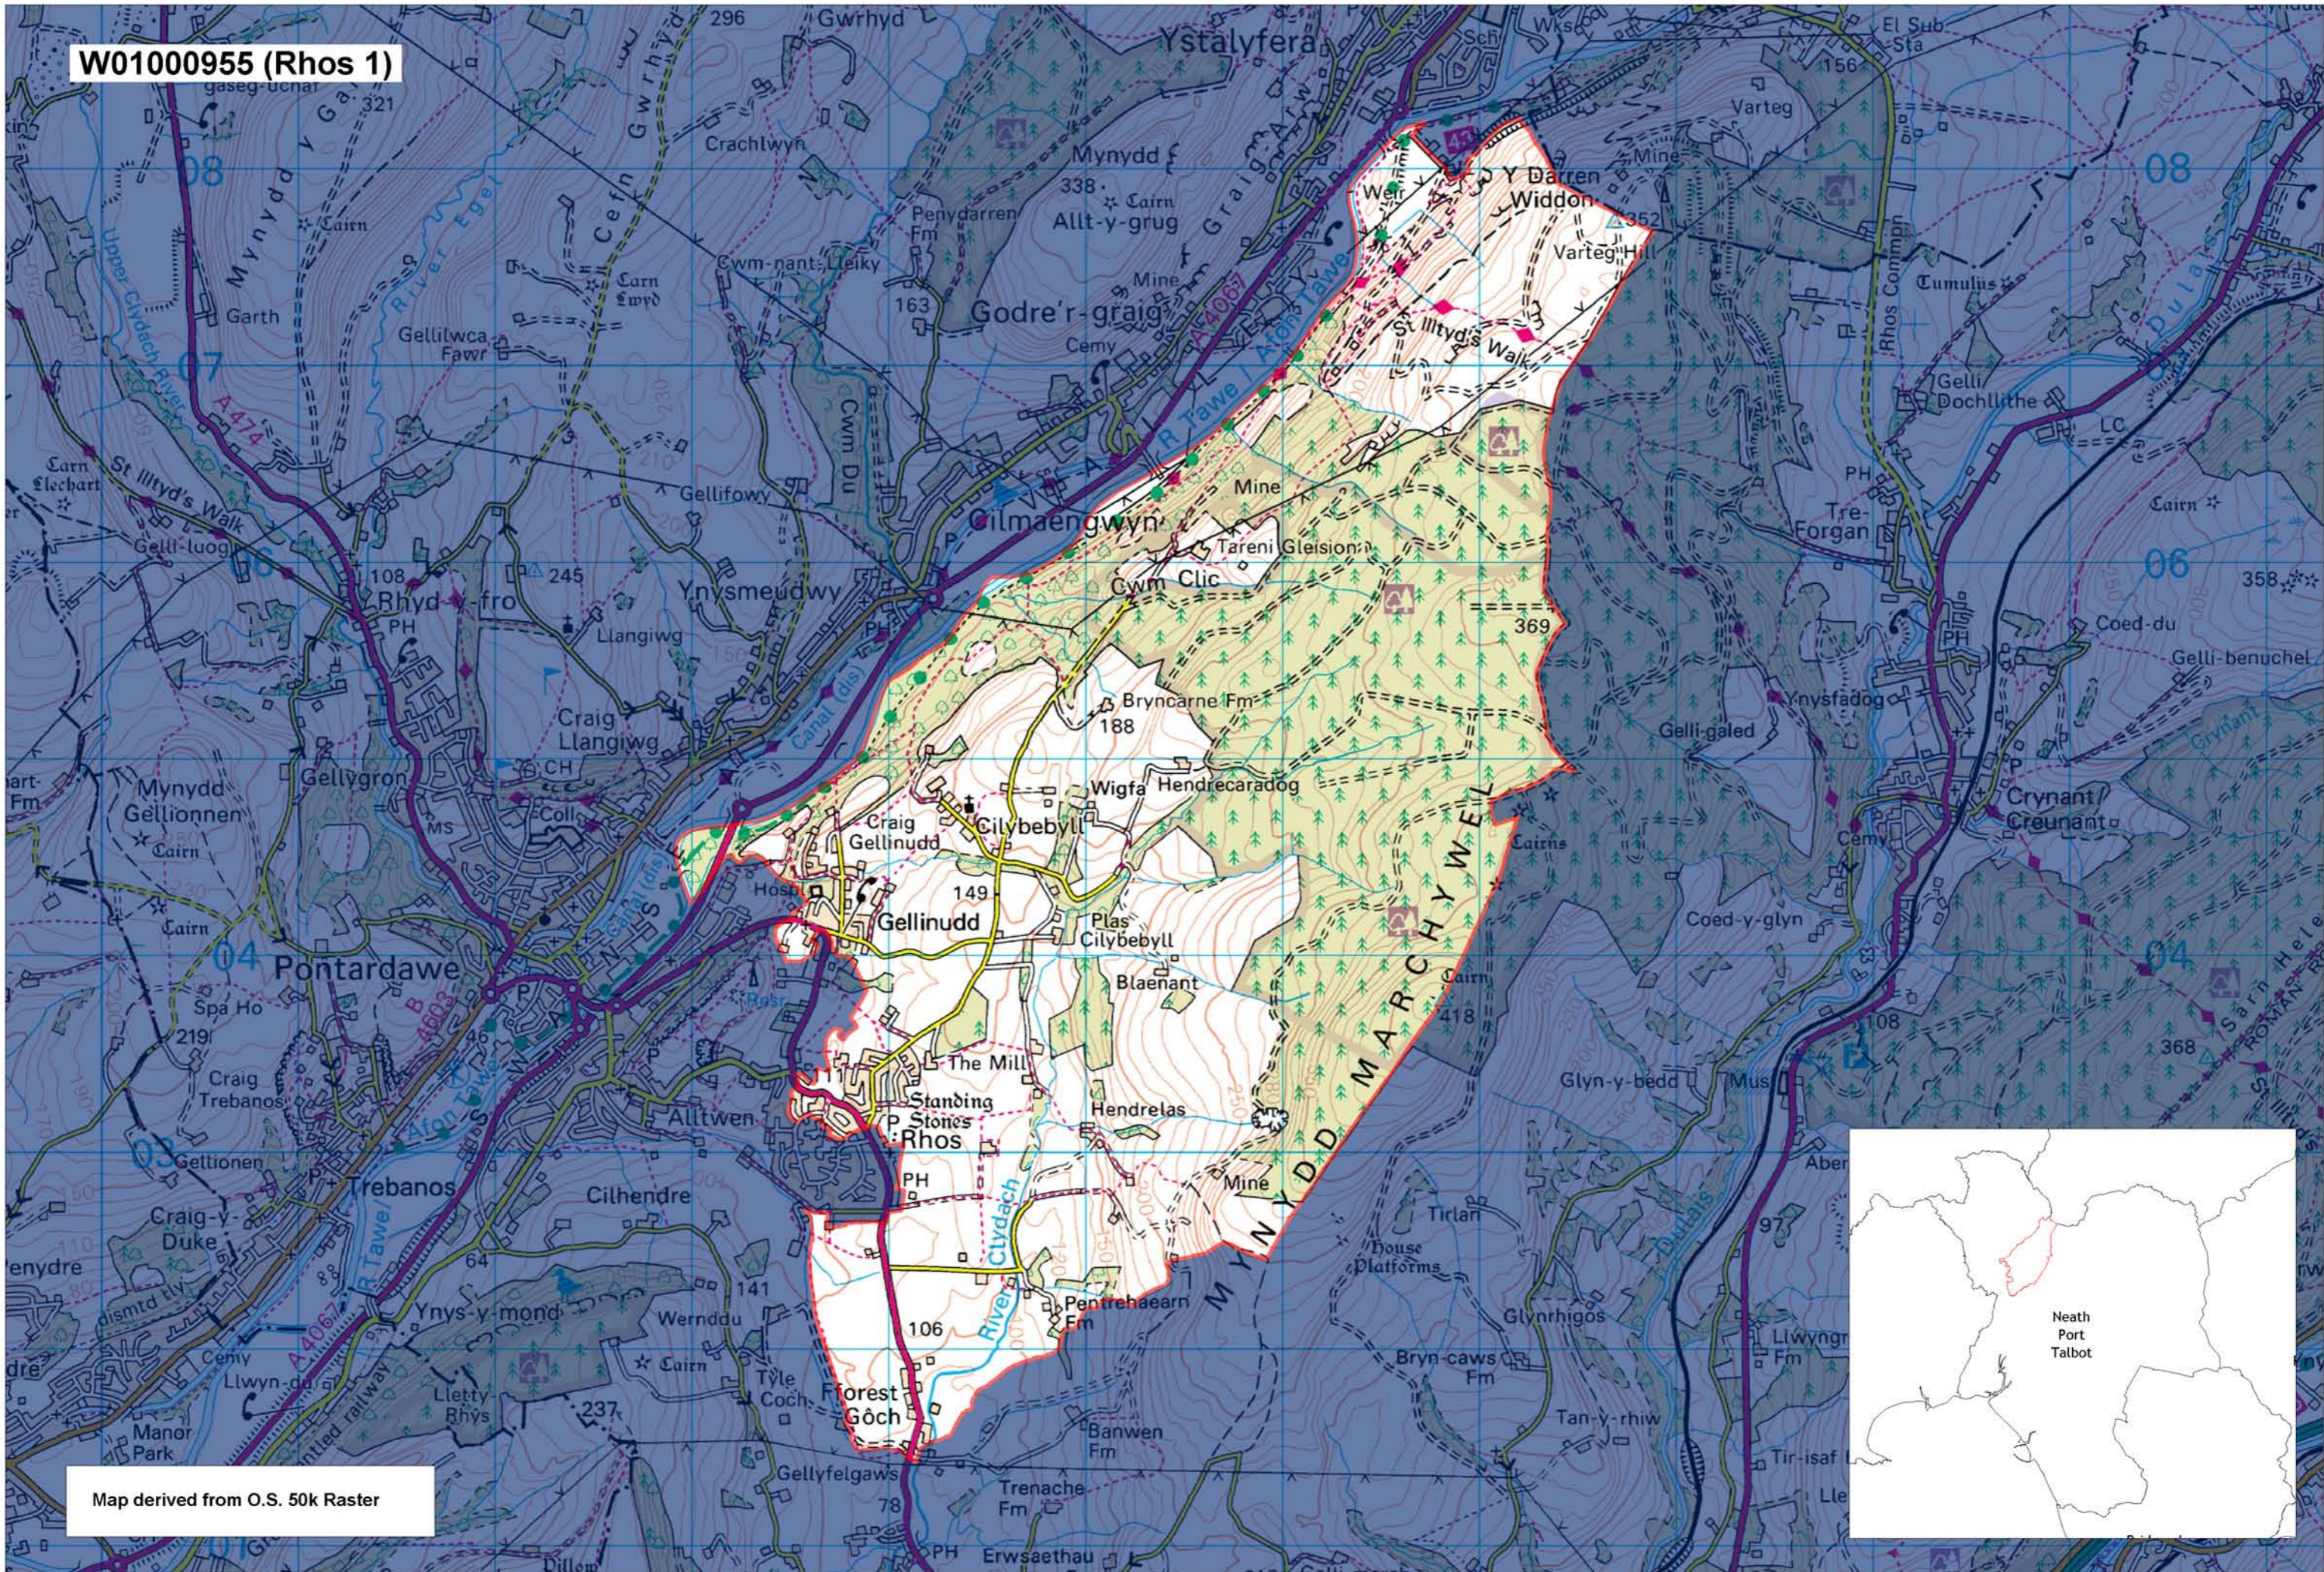

W0100955 (Rhos 1)

Map derived from O.S. 50k Raster